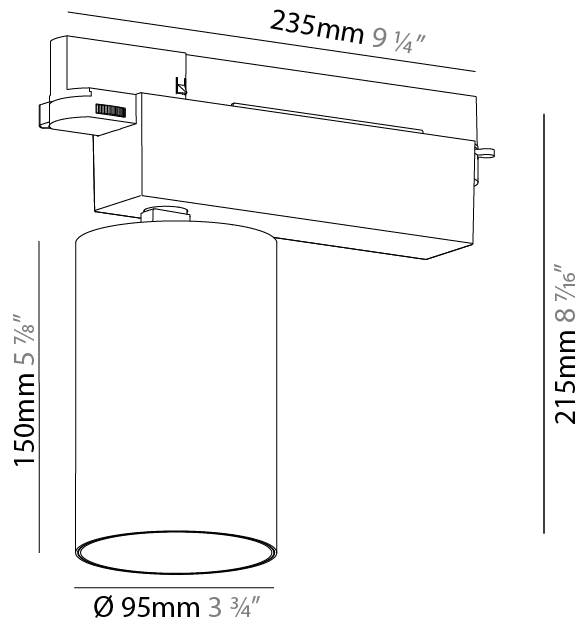

GENERAL

Series: Centriq
Subseries: Centriq 95
Brand: Prolicht
Division: Architectural
Mounting Type: Track
Mounting Location: Ceiling
Subcategory: Spots

PHYSICAL

Shape: Cylinder
Diameter (mm): 95
Diameter (in): 3 3/4
Length (mm): 235
Length (in): 9 1/4
Height (mm): 150
Height (in): 5 7/8
Light Distribution: Adjustable / Direct
Weight (kg): 1.495
Weight (lbs): 3.3
Fixture Finish: SSR / BKV / CWI / CRY / HAB / UFT / ITA / RUA / FTG / MYG / LOD / PUS / FRO / FUP / KIA / POP / BLS / SPG / MEY / GOH / GUM / CHC / COM / ABZ / JAG / OBR / MOS / ROR
Fixture Material: Aluminum

ELECTRICAL

Lamp Type: LED (Zhaga Standard)
Input Wattage (W): 18
Total Output Wattage (W): 16.4
Dimming: Tri-Mode (Non-Dimming and Phase Dimming (120Vac only) and 0-10V Dimming)
Driver Included: Yes
Driver Location: Integrated
Driver Type: Constant Current - Universal
Driver Class: Class 2
Input Voltage (V): 120 - 277
Constant Current (MA): 500

LED

Number of LEDs: 1
Color Temperature (°K): 2700 / 3000 / 3500 / 4000
Max. Delivered Lumen (lm): 1567 / 1666 / 1719 / 1754
Nominal Lumen (lm): 2271 / 2414 / 2491 / 2542
CRI: >90 CRI
Lamp Life (hrs): 50000
Upon Request: Special Color Temperature Special Led

OPTICAL

Reflector: 18 / 26 / 40
Adjustability: Rotational 340°; Tilt 90°
Upon Request: Special Beam Angles

RATINGS AND CERTIFICATIONS

Certified By: Certified for North American Standards
IP rating: IP20