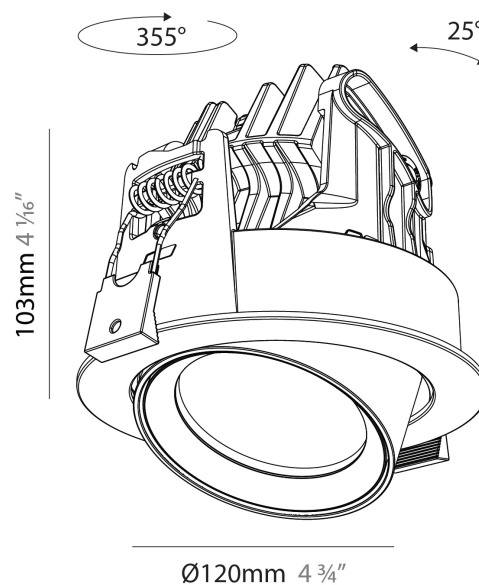

GENERAL

Series: Centriq
Subseries: Centriq Round Adjustable
Brand: Prolicht
Division: Architectural
Mounting Type: Recessed
Mounting Location: Ceiling
Subcategory: Spots

PHYSICAL

Shape: Cylinder
Diameter (mm): 120
Diameter (in): 4 3/4
Height (mm): 105
Height (in): 4 1/8
Min. Recessing Depth (mm): 120
Min. Recessing Depth (in): 4 3/4
Light Distribution: Adjustable / Direct
Weight (kg): 0.651
Diffuser: Lens Pack - No Lens / Opal / Linear Spread Lens / Honeycomb / Spread Lens
Fixture Finish: SSR / BKV / CWI / CRY / HAB / UFT / ITA / RUA / FTG / MYG / LOD / PUS / FRO / FUP / KIA / POP / BLS / SPG / MEY / GOH / GUM / CHC / COM / ABZ / JAG / OBR / MOS / ROR
Fixture Material: Aluminum
Cut-out Measurements: Dia. 112mm / 4 7/16"

ELECTRICAL

Lamp Type: LED (Zhaga Standard)
Input Wattage (W): 34
Total Output Wattage (W): 30.9
Dimming: Tri-Mode (Non-Dimming and Phase Dimming (120Vac only) and 0-10V Dimming)
Driver Included: Yes
Driver Location: Recessed Housing
Driver Type: Constant Current - Universal
Driver Class: Class 2
Input Voltage (V): 120 - 277
Constant Current (MA): 900

LED

Color Temperature (*K): 2700 / 3000 / 3500 / 4000
Max. Delivered Lumen (lm): 3148 / 3355 / 3406 / 3524
Nominal Lumen (lm): 3921 / 4177 / 4242 / 4389
CRI: >90 CRI
Lamp Life (hrs): 50000

OPTICAL

Reflector°: 24 / 36 / 54
Adjustability: Rotational 350° / Tilt 25°

RATINGS AND CERTIFICATIONS

Certified By: Certified for North American Standards
IP rating: IP20