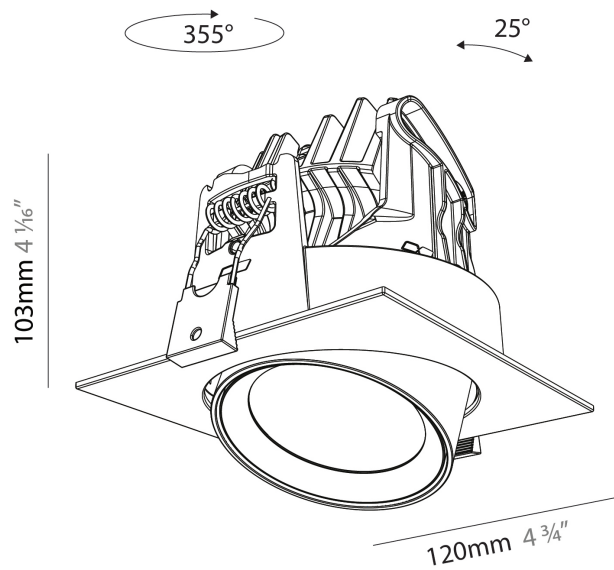

PHYSICAL

Shape: Cylinder
Diameter (mm): 120
Diameter (in): 4 3/4
Length (mm): 120
Length (in): 4 3/4
Height (mm): 105
Height (in): 4 1/8
Min. Recessing Depth (mm): 120
Min. Recessing Depth (in): 4 3/4
Light Distribution: Adjustable / Direct
Weight (kg): 0.665
Diffuser: Lens Pack - No Lens / Opal / Linear Spread Lens / Honeycomb / Spread Lens
Fixture Finish: SSR / BKV / CWI / CRY / HAB / UFT / ITA / RUA / FTG / MYG / LOD / PUS / FRO / FUP / KIA / POP / BLS / SPG / MEY / GOH / GUM / CHC / COM / ABZ / JAG / OBR / MOS / ROR
Fixture Material: Aluminum
Cut-out Measurements: Dia. 112mm / 4 7/16"

ELECTRICAL

Lamp Type: LED (Zhaga Standard)
Input Wattage (W): 27.3
Total Output Wattage (W): 24.5
Dimming: Tri-Mode (Non-Dimming and Phase Dimming (120Vac only) and 0-10V Dimming)
Driver Included: Yes
Driver Location: Recessed Housing
Driver Type: Constant Current - Universal
Driver Class: Class 2
Input Voltage (V): 120 - 277
Constant Current (MA): 700

LED

Color Temperature (°K): 2700 / 3000 / 3500 / 4000
Max. Delivered Lumen (lm): 2434 / 2534 / 2643 / 2768
Nominal Lumen (lm): 2788 / 2903 / 3027 / 3170
CRI: >90 CRI
Lamp Life (hrs): 50000

OPTICAL

Reflector: 20 / 32 / 54
Adjustability: Rotational 350° / Tilt 25°

RATINGS AND CERTIFICATIONS

Certified By: CSA Certified to UL and CSA Standards
IP rating: IP20